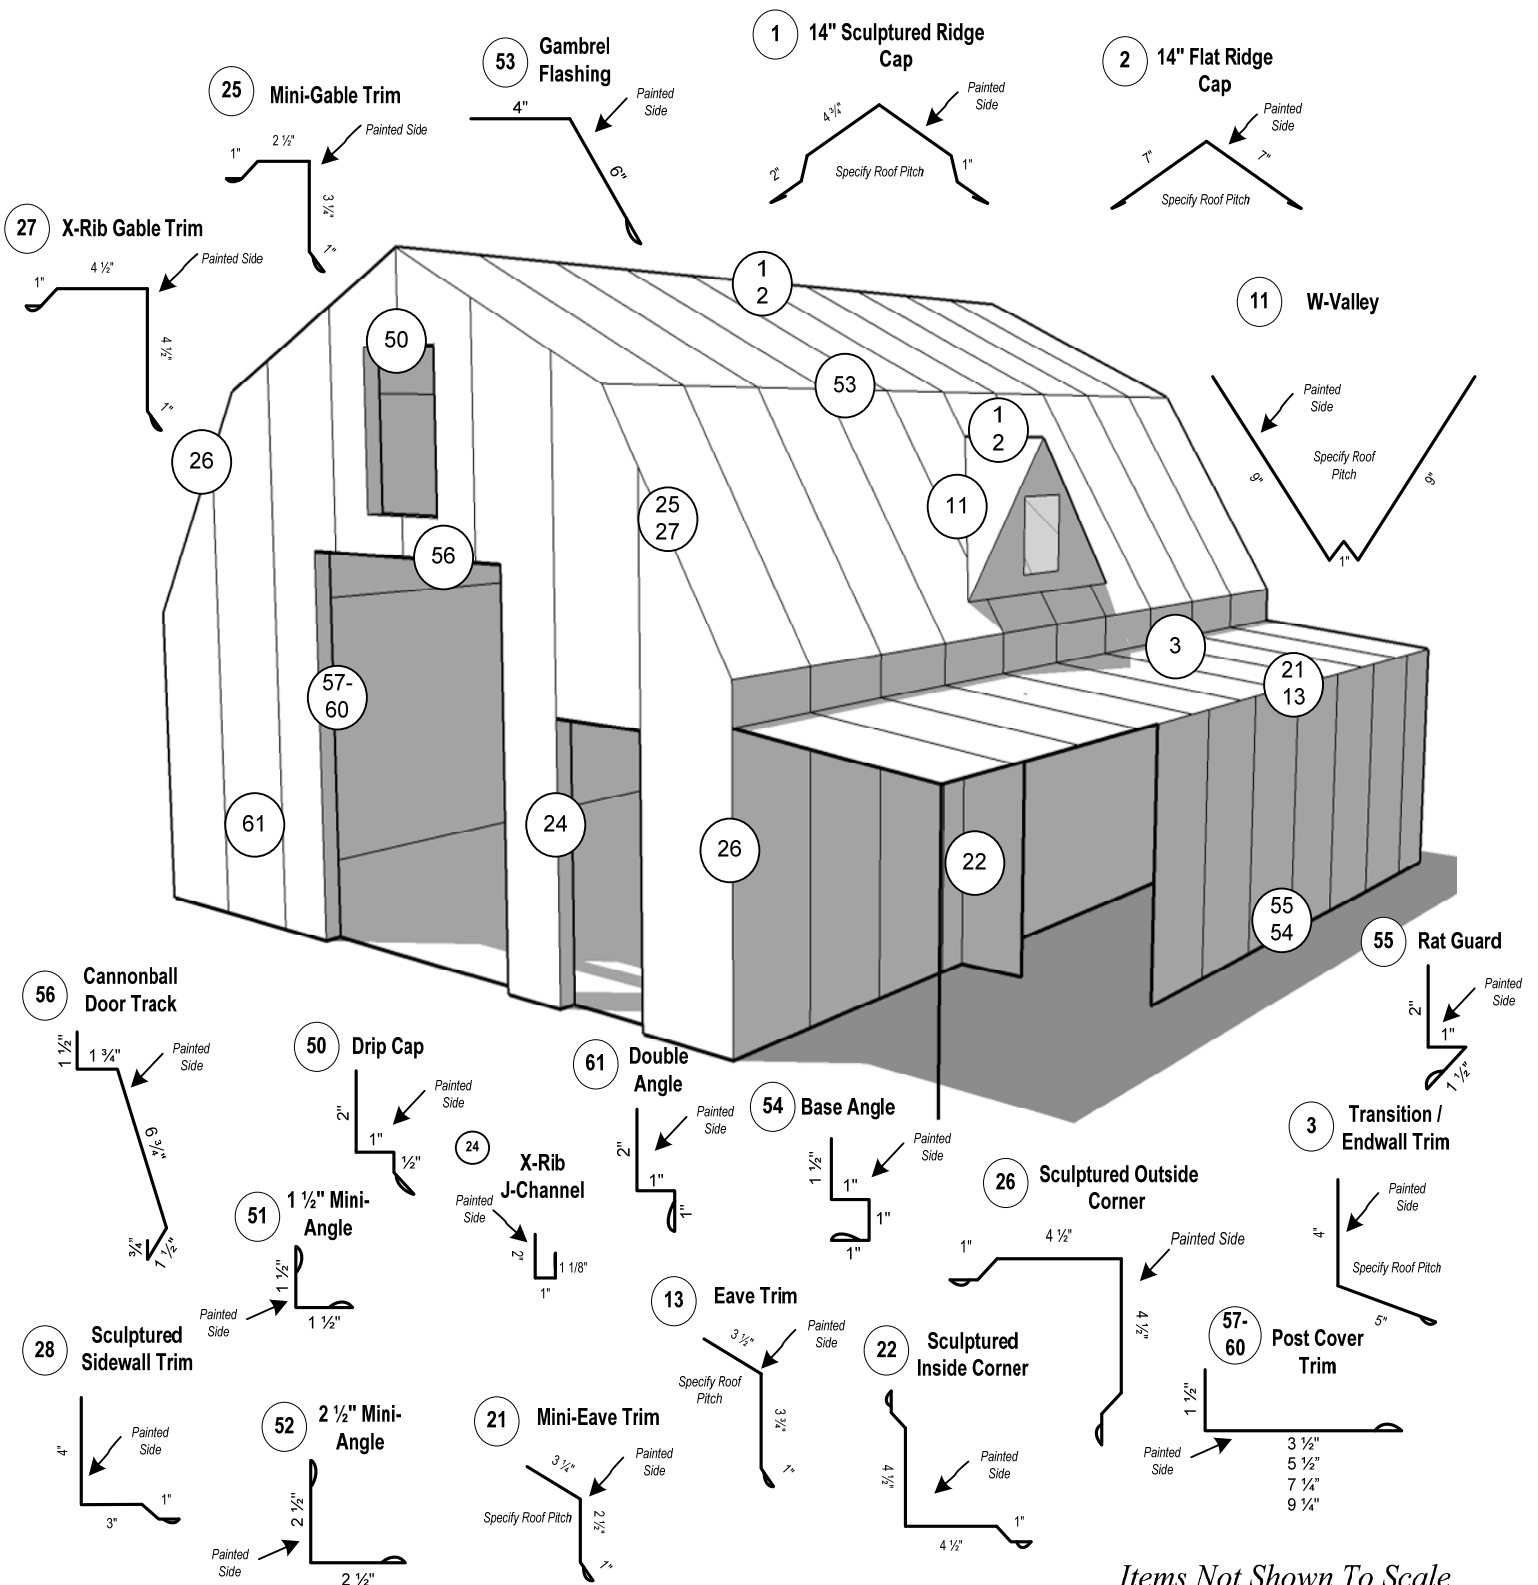

# Standard Post Frame Trim

*Items Not Shown To Scale  
Standard Lengths are 10' 2" - Available up to 21'*