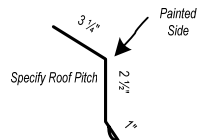

# Standard Residential Trim

1 14" Sculptured Ridge Cap

7 20" Sculptured Ridge Cap

8 20" Flat Ridge Cap

13 Eave Trim

2 14" Flat Ridge Cap

21 Mini-Eave Trim

4 Sidewall Trim

28 Sculptured Sidewall Trim

25 X-Rib Mini-Gable Trim (Shown)

27 X-Rib Gable Trim

11 W-Valley

5 Single Angle

3 Transition / Endwall Trim

Items Not Shown To Scale  
Standard Lengths are 10' 2" - Available up to 21'