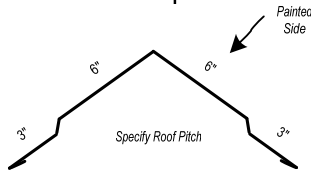

# Standard Residential Trim

1 14" Sculptured Ridge Cap

7 20" Sculptured Ridge Cap

8 20" Flat Ridge Cap

13 Eave Trim

2 14" Flat Ridge Cap

21 Mini-Eave Trim

4 Sidewall Trim

28 Sculptured Sidewall Trim

25 X-Rib Mini-Gable Trim (Shown)

27 X-Rib Gable Trim

11 W-Valley

5 Single Angle

3 Transition / Endwall Trim

Items Not Shown To Scale  
Standard Lengths are 10' 2" - Available up to 21'