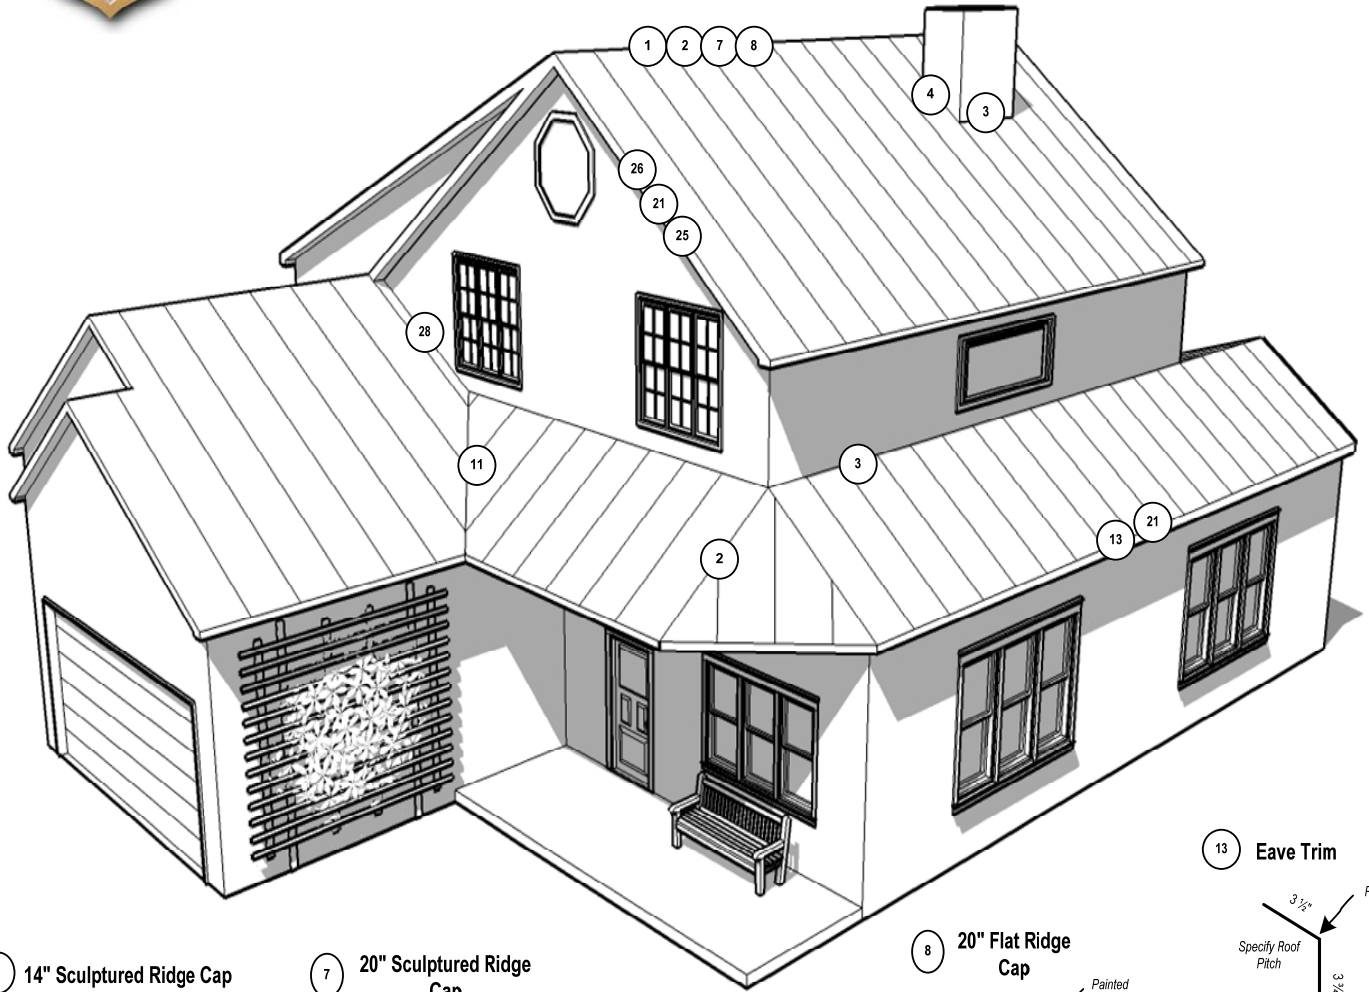

# Standard Residential Trim

1 14" Sculptured Ridge Cap

7 20" Sculptured Ridge Cap

8 20" Flat Ridge Cap

13 Eave Trim

2 14" Flat Ridge Cap

21 Mini-Eave Trim

4 Sidewall Trim

28 Sculptured Sidewall Trim

25 X-Rib Mini-Gable Trim (Shown)

27 X-Rib Gable Trim

11 W-Valley

5 Single Angle

3 Transition / Endwall Trim

Items Not Shown To Scale  
Standard Lengths are 10' 2" - Available up to 21'