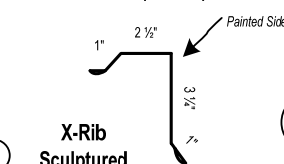

# Standard Residential Trim

1 14" Sculptured Ridge Cap

7 20" Sculptured Ridge Cap

8 20" Flat Ridge Cap

13 Eave Trim

2 14" Flat Ridge Cap

21 Mini-Eave Trim

4 Sidewall Trim

28 Sculptured Sidewall Trim

25 X-Rib Mini-Gable Trim (Shown)

27 X-Rib Gable Trim

11 W-Valley

5 Single Angle

3 Transition / Endwall Trim

Items Not Shown To Scale  
Standard Lengths are 10' 2" - Available up to 21'