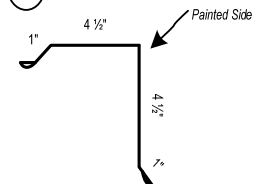

# Standard Residential Trim

1 14" Sculptured Ridge Cap

7 20" Sculptured Ridge Cap

8 20" Flat Ridge Cap

13 Eave Trim

2 14" Flat Ridge Cap

21 Mini-Eave Trim

4 Sidewall Trim

28 Sculptured Sidewall Trim

25 X-Rib Mini-Gable Trim (Shown)

27 X-Rib Gable Trim

11 W-Valley

5 Single Angle

3 Transition / Endwall Trim

Items Not Shown To Scale  
Standard Lengths are 10' 2" - Available up to 21'