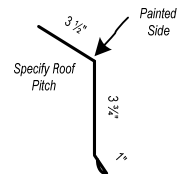

# Standard Residential Trim

1 14" Sculptured Ridge Cap

7 20" Sculptured Ridge Cap

8 20" Flat Ridge Cap

13 Eave Trim

2 14" Flat Ridge Cap

21 Mini-Eave Trim

4 Sidewall Trim

28 Sculptured Sidewall Trim

25 X-Rib Mini-Gable Trim (Shown)

27 X-Rib Gable Trim

11 W-Valley

5 Single Angle

3 Transition / Endwall Trim

Items Not Shown To Scale  
Standard Lengths are 10' 2" - Available up to 21'