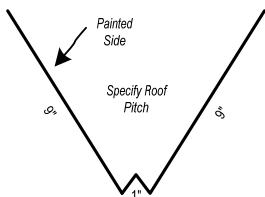

# Standard Residential Trim

1 14" Sculptured Ridge Cap

7 20" Sculptured Ridge Cap

8 20" Flat Ridge Cap

13 Eave Trim

2 14" Flat Ridge Cap

21 Mini-Eave Trim

4 Sidewall Trim

28 Sculptured Sidewall Trim

25 X-Rib Mini-Gable Trim (Shown)

27 X-Rib Gable Trim

11 W-Valley

5 Single Angle

3 Transition / Endwall Trim

Items Not Shown To Scale  
Standard Lengths are 10' 2" - Available up to 21'